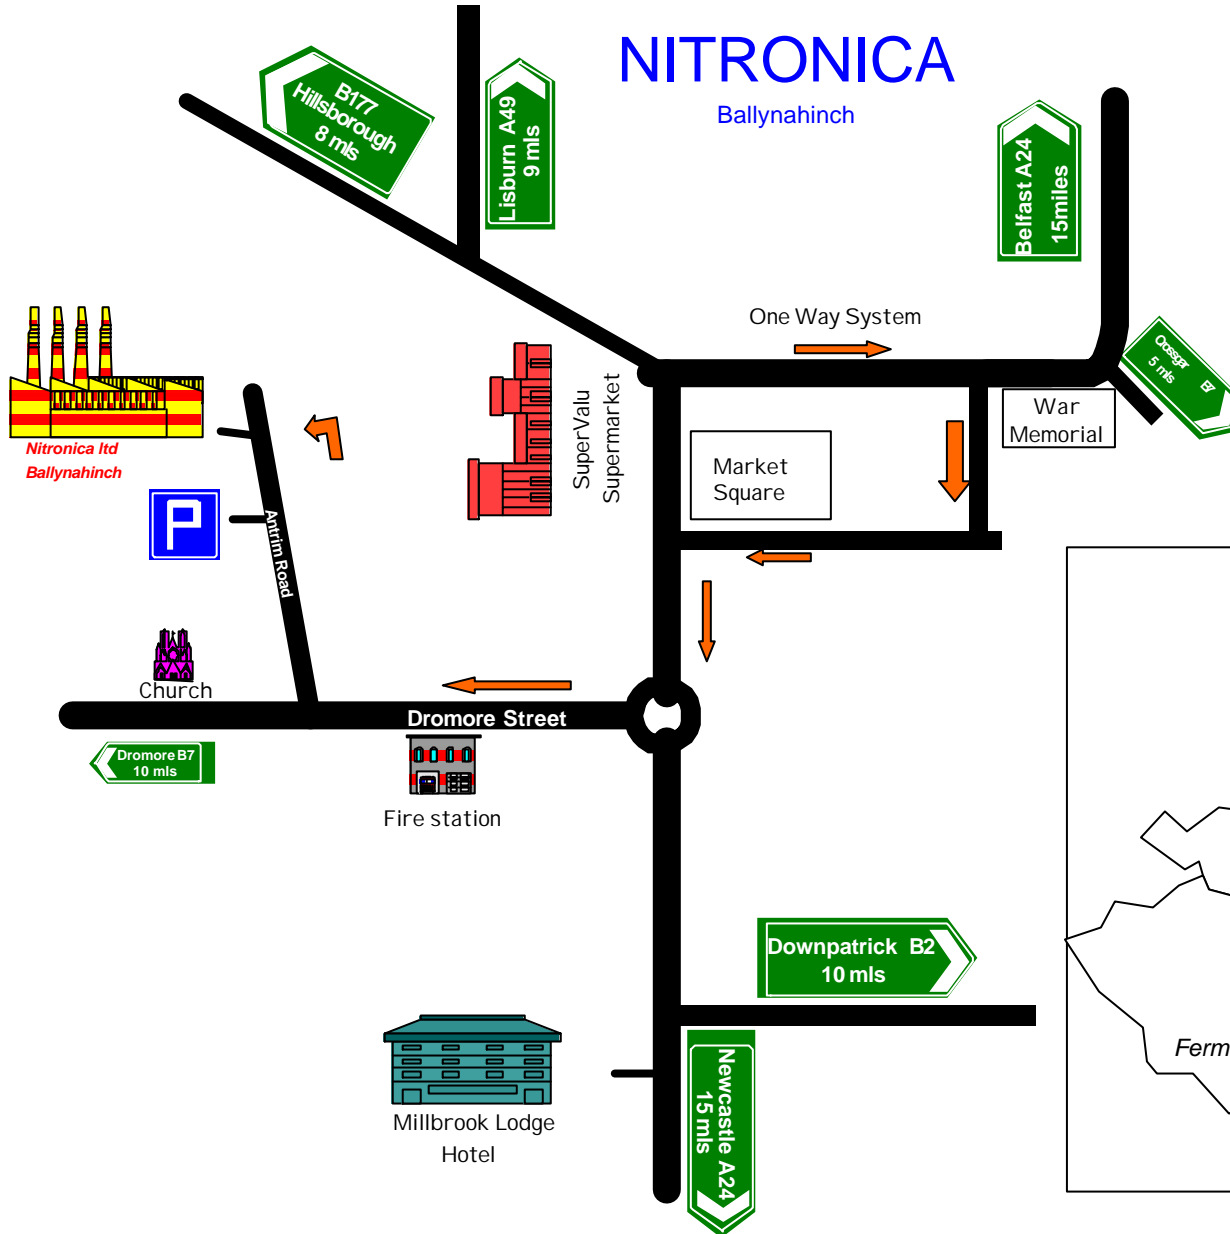

From International Airport
(LISBURN)

NITRONICA

Ballynahinch

Directions

From International Airport

Follow the road signs to **Lisburn** (12 miles) and then travel along the **A49** to **Ballynahinch** (9 mls).

From City Airport

Follow the road signs from **Belfast City** to **Carryduff** (6 mls), go through the roundabout and travel along the **A49** to **Ballynahinch** (9 mls).